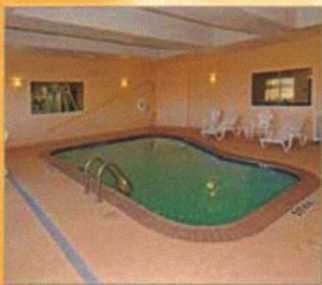

Comfort Suites Accommodations/Features

PALESTINE, TEXAS

BY CHOICE HOTELS

COMFORT SUITES - PALESTINE

PALESTINE, TEXAS

800.4CHOICE^{SM}

choicehotels.com

PALESTINE, TEXAS

301 Willow Creek Pkwy, (South Loop 256)
Palestine, TX 75801
Tel. 903-723-0284 • Fax 903-723-0718
gm.txb78@choicehotels.com

BY CHOICE HOTELS

COMFORT SUITES - PALESTINE

800.4CHOICE^{SM}

ACCOMMODATIONS/FEATURES

- 66 Suites, including 4 extra-large whirlpool suites
  - Flat Screen, Plasma TV with Satellite TV
  - Pillow Top Mattress
  - 100% Smoke free Facility
  - Complimentary Your Morning Breakfast
- Free Wireless and hard-wired High Speed Internet
  - Heated Indoor Pool and Outdoor Spa
- Business Center: Computers w/internet, copy and fax service
  - State-of-the-art Exercise Room
  - Spacious Banquet and Meeting Room
  - Pantry - Sweet Shop • Guest Laundry
- Participates in Choice Privileges Program
  - Committed to Your Satisfaction
- Government, Group and Corporate Rates Available