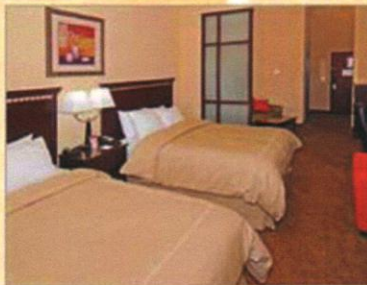

## Comfort Suites Accommodations/Features

PALESTINE, TEXAS

BY CHOICE HOTELS

COMFORT SUITES - PALESTINE

PALESTINE, TEXAS

800.4CHOICE<sup>SM</sup>

choicehotels.com

PALESTINE, TEXAS

### ACCOMMODATIONS/FEATURES

- 66 Suites, including 4 extra-large whirlpool suites
  - Flat Screen, Plasma TV with Satellite TV
  - Pillow Top Mattress
  - 100% Smoke free Facility
  - Complimentary Your Morning Breakfast
- Free Wireless and hard-wired High Speed Internet
  - Heated Indoor Pool and Outdoor Spa
- Business Center: Computers w/internet, copy and fax service
  - State-of-the-art Exercise Room
  - Spacious Banquet and Meeting Room
  - Pantry - Sweet Shop • Guest Laundry
- Participates in Choice Privileges Program
  - Committed to Your Satisfaction
- Government, Group and Corporate Rates Available